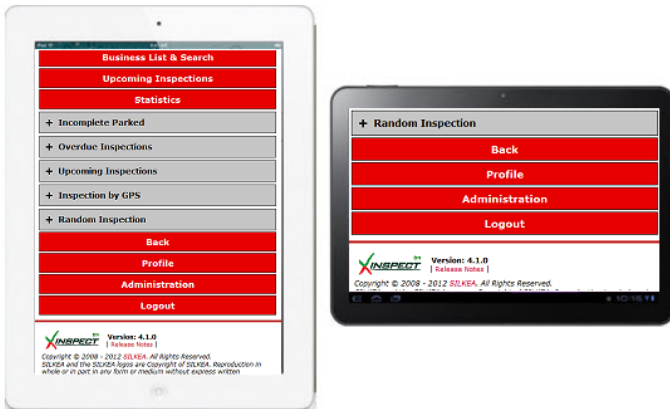

Customizable Web and Mobile Solutions

Your Current Technology Works With This Solution

Take Advantage of the Technology available to you

PC's, Mac's, Laptops, Tablets, Smartphone's

Schedule, Track, Manage, GPS Locate, Document and Automatic Email